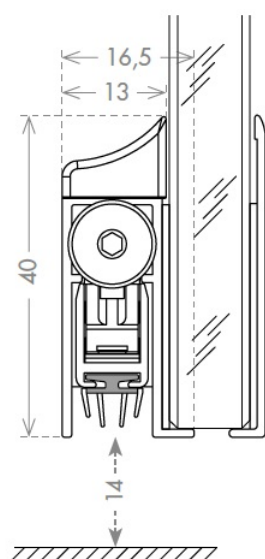

PRODUCT SHEET

Description:

Drop Down Alu Profile, "B" ,F/Glass Doors, 830mm, W/Adhesive Tape, 40mm Profile Height, 14mm Drop Function, Can be shorten, 150mm on the opposite Side to the Plunger, Tested to 200.000, closing Cycles, SS-look, Balloon Silicon Seal (B)

Item number:

15.22.648-0

Units	Box	Carton	HS Code	Barcode
Set		25	8302415000	 5704866478304

PLUNGER TYPE

SEALS

B

SISO A/S

Mileparken 11
DK-2740 Skovlunde
Denmark
VAT: DK 24786013